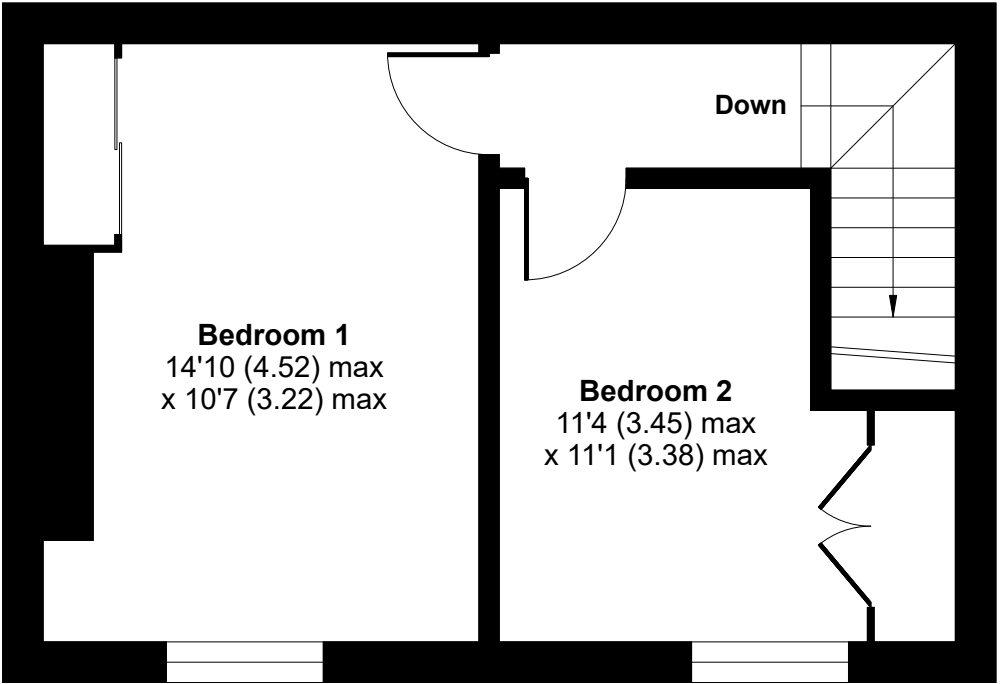

# Little Barrington, Burford, OX18

Approximate Area = 815 sq ft / 75.7 sq m

For identification only - Not to scale

GROUND FLOOR

FIRST FLOOR