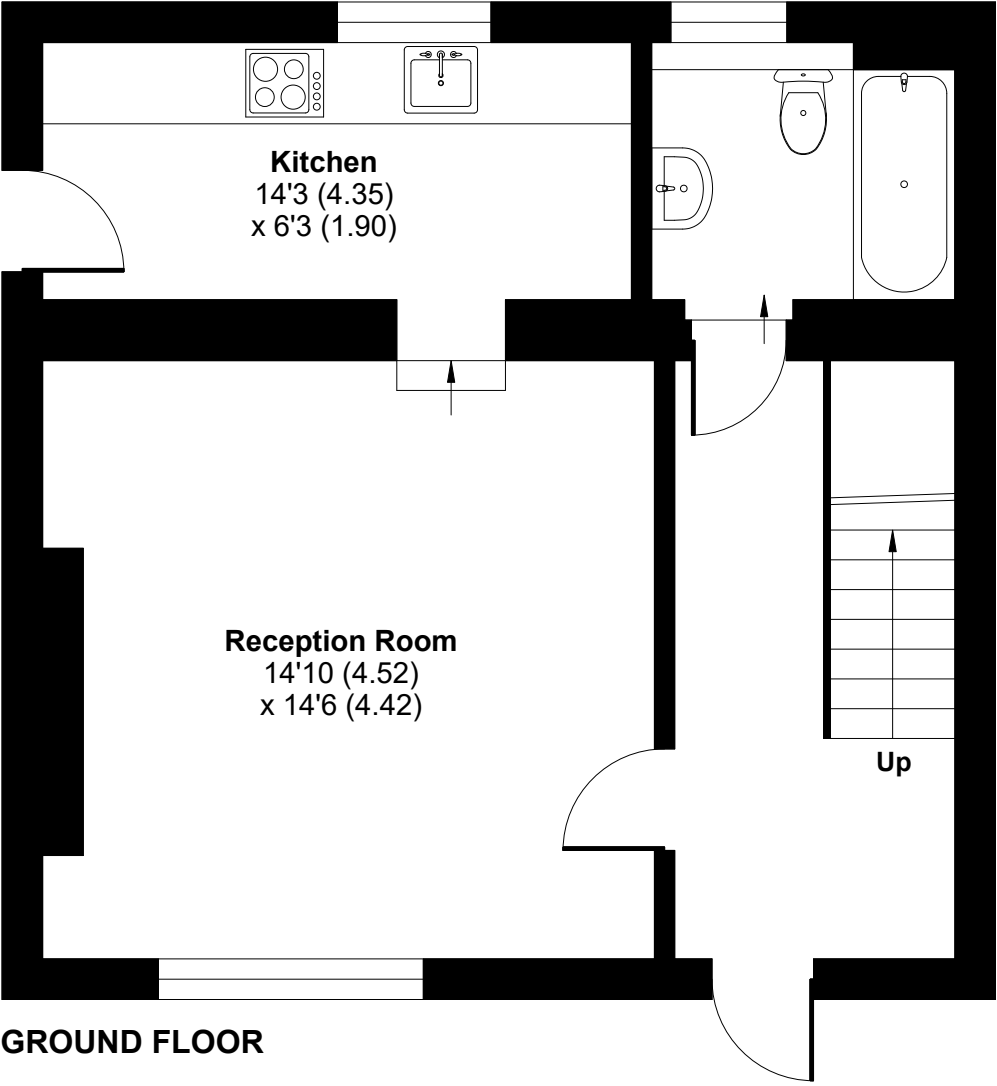

# Little Barrington, Burford, OX18

Approximate Area = 815 sq ft / 75.7 sq m

For identification only - Not to scale

GROUND FLOOR

FIRST FLOOR